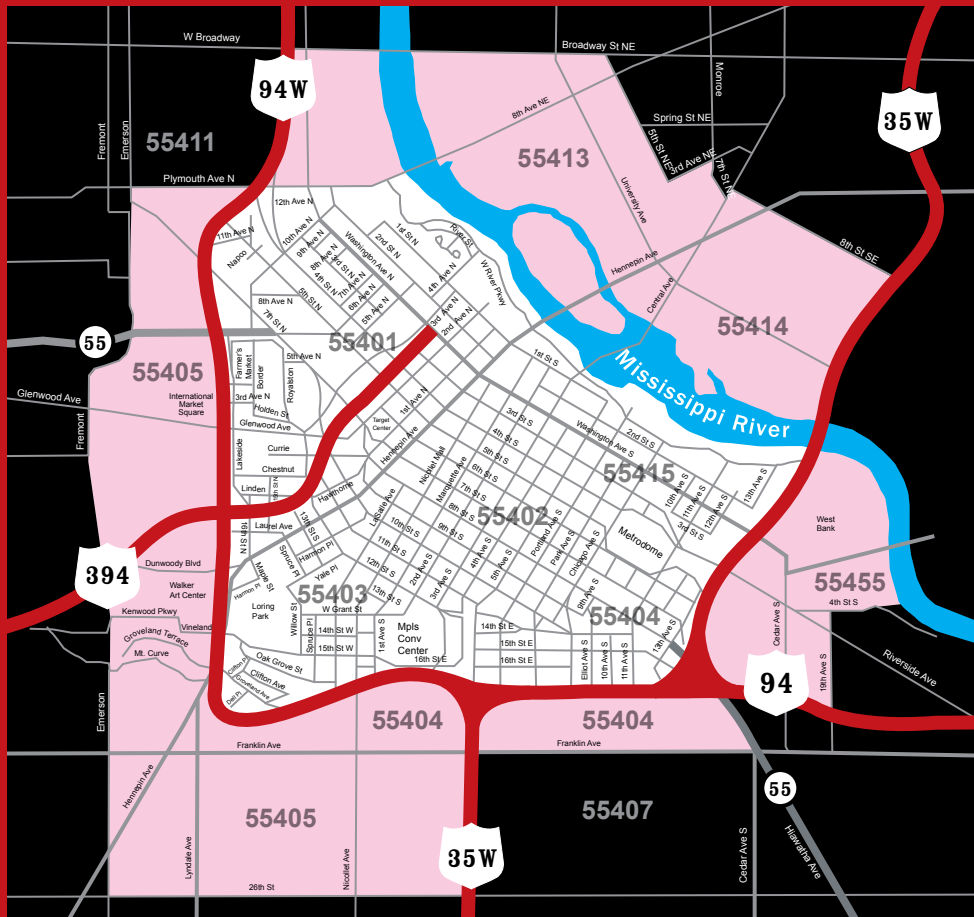

**WRONG ADDRESS** \$6.00  
[Additional stop at a different address in the same delivery zone to correct an address error]

**EXTRA DISTANCE {ZONE 2}** \$4.50  
[Service option rate plus an additional \$4.50]

# SERVICE MAP

ZONE 1  
 ZONE 2